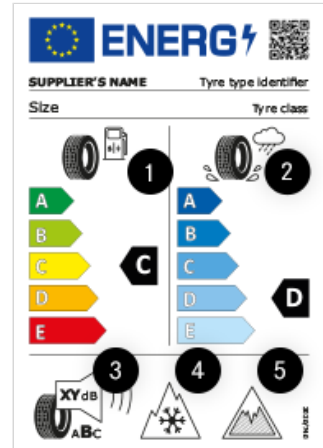

EU tyre label

1 - Rolling resistance: Depending on the rolling resistance of the tire. Ranges from Class A to E. Fuel consumption plays an important role from economic and environmental point of view and also has an impact on the CO2 balance of the vehicle

3 - External rolling noise: This is the external rolling noise generated by the tyre, measured in decibels. The label displays the noise level in classes from A to C.

4 - The pictogram "snowflake" is used for winter and all-season tyres.

5 - The pictogram "ice" is used for tyres with extreme ice adhesion (Nordic conditions).

Illustration does not use the original tyre tread design, showing instead the design of the light-alloy wheel.

Technical data