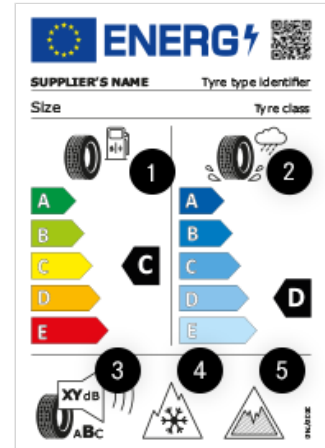

## EU tyre label

1 - Rolling resistance: Depending on the rolling resistance of the tire. Ranges from Class A to E. Fuel consumption plays an important role from economic and environmental point of view and also has an impact on the CO2 balance of the vehicle

3 - External rolling noise: This is the external rolling noise generated by the tyre, measured in decibels. The label displays the noise level in classes from A to C.

4 - The pictogram "snowflake" is used for winter and all-season tyres.

5 - The pictogram "ice" is used for tyres with extreme ice adhesion (Nordic conditions).

Illustration does not use the original tyre tread design, showing instead the design of the light-alloy wheel.

## Technical data

<b>EAN</b> 8019227354089	<b>EU regulation number</b> 2020/740
<b>M&amp;S</b> Yes	<b>Item number Tires</b> Q44006171067C
<b>Weight</b> 32.333	
✓ M&S	