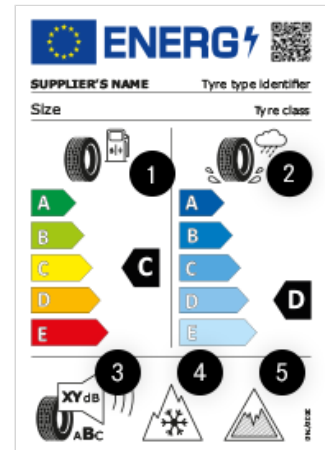

3 - External rolling noise: This is the external rolling noise generated by the tyre, measured in decibels. The label displays the noise level in classes from A to C.

4 - The pictogram "snowflake" is used for winter and all-season tyres.

5 - The pictogram "ice" is used for tyres with extreme ice adhesion (Nordic conditions).

Illustration does not use the original tyre tread design, showing instead the design of the light-alloy wheel.

## Technical data