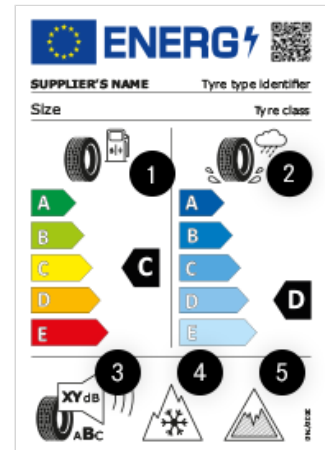

## EU tyre label

1 - Rolling resistance: Depending on the rolling resistance of the tire. Ranges from Class A to E. Fuel consumption plays an important role from economic and environmental point of view and also has an impact on the CO2 balance of the vehicle

3 - External rolling noise: This is the external rolling noise generated by the tyre, measured in decibels. The label displays the noise level in classes from A to C.

4 - The pictogram "snowflake" is used for winter and all-season tyres.

5 - The pictogram "ice" is used for tyres with extreme ice adhesion (Nordic conditions).

Illustration does not use the original tyre tread design, showing instead the design of the light-alloy wheel.

## Technical data

**EAN**  
3528703485636

**EU regulation number**  
2020/740

**M&S**  
Yes

**Item number Tires**  
Q44006151017C

**Weight**  
31.985

✓ M&S