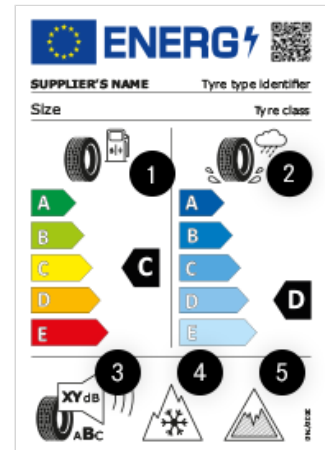

3 - External rolling noise: This is the external rolling noise generated by the tyre, measured in decibels. The label displays the noise level in classes from A to C.

4 - The pictogram "snowflake" is used for winter and all-season tyres.

5 - The pictogram "ice" is used for tyres with extreme ice adhesion (Nordic conditions).

Illustration does not use the original tyre tread design, showing instead the design of the light-alloy wheel.

## Technical data

**EAN**  
8019227313758

**EU regulation number**  
2020/740

**M&S**  
Yes

**Item number Tires**  
Q44006171089C

**Weight**  
35.139

✓ M&S